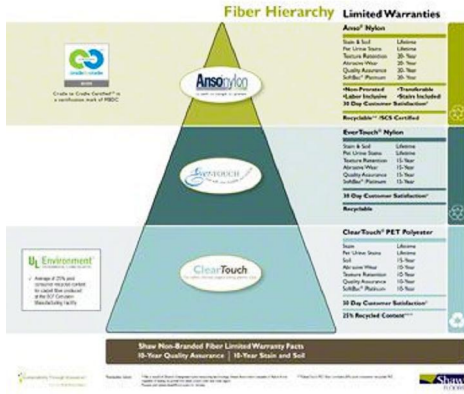

You might also like:

View carpet installation questions and answers» Learn the basics about installation and what to expect.	View Shaw's online carpet catalog» Shaw offers more than 25,000 carpet styles and colors.	Learn how to keep your carpet looking great» Keep your carpet looking like new with our care guide and tips.